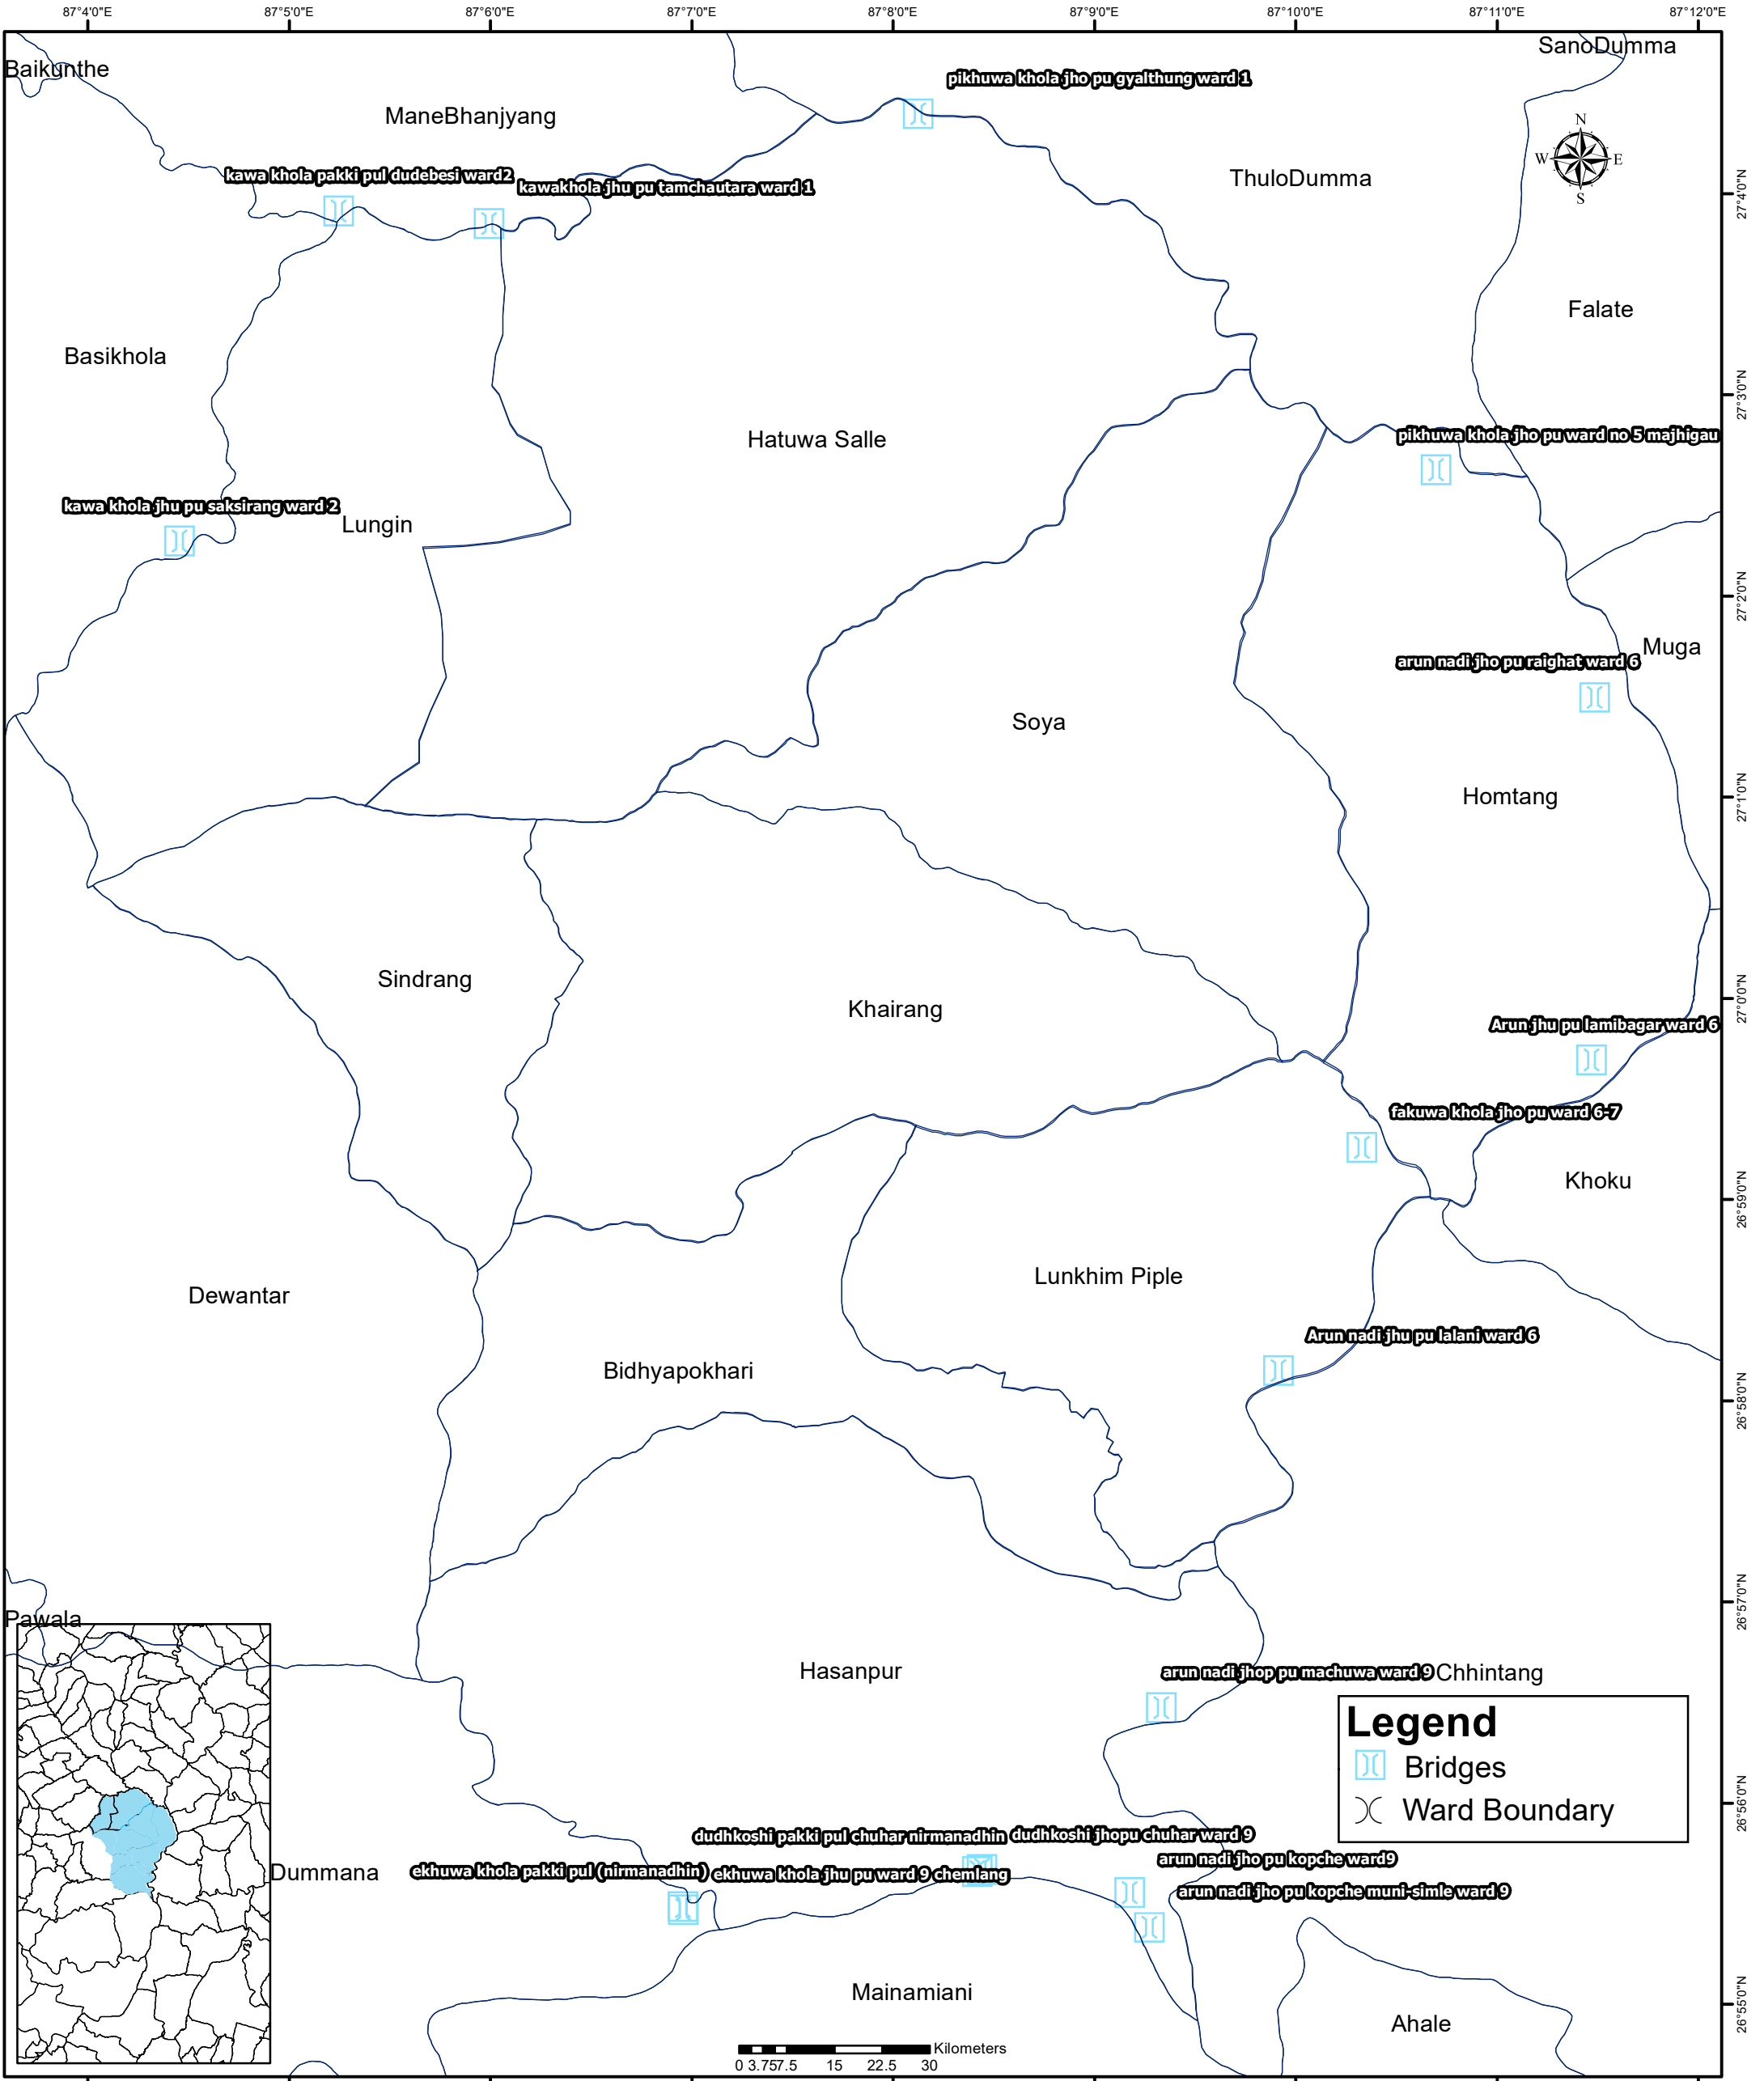

# Bridges of Hatuwagadhi Rural Municipality

Hatuwagadhi Rural Municipality  
Office of the Rural Municipal Executive  
Bhojpur, Koshi Province, Nepal

Geo World Pvt. Ltd.  
Bijulibazar, Kathmandu