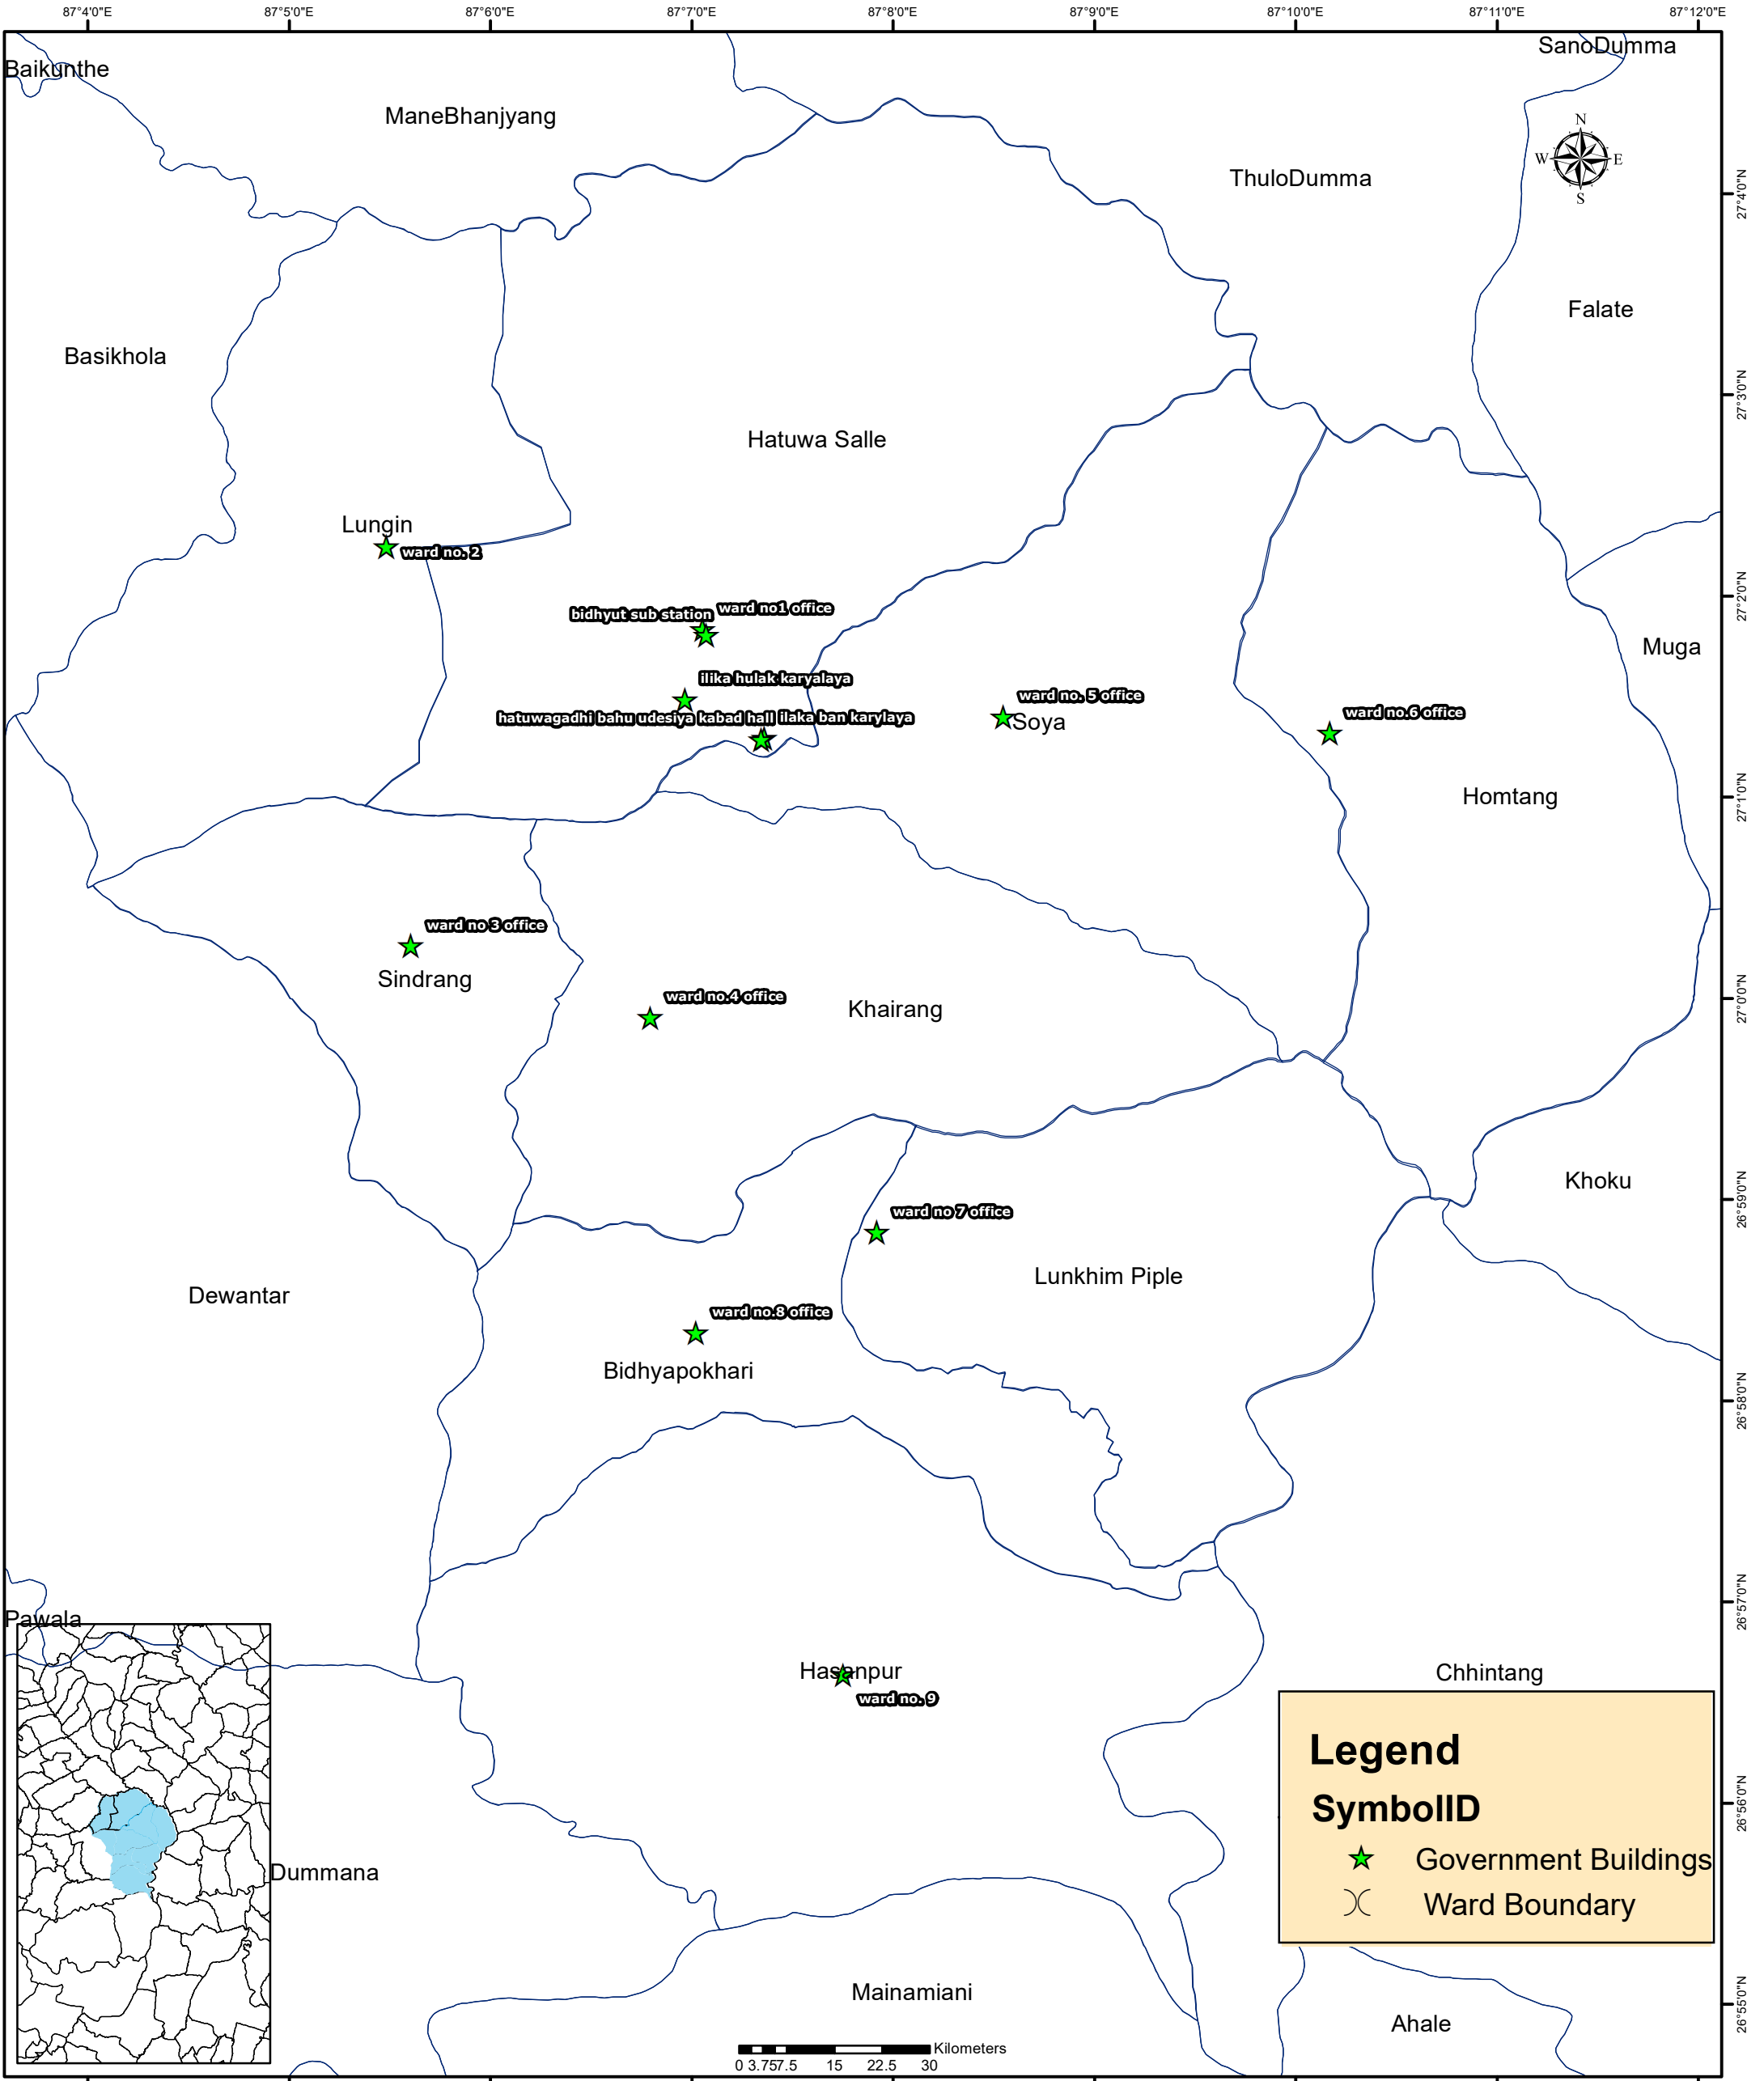

Government buildings of Hatuwagadhi Rural Municipality

Hatuwagadhi Rural Municipality
Office of the Rural Municipal Executive
Bhojpur, Koshi Province, Nepal

Geo World Pvt. Ltd.
Bijulibazar, Kathmandu