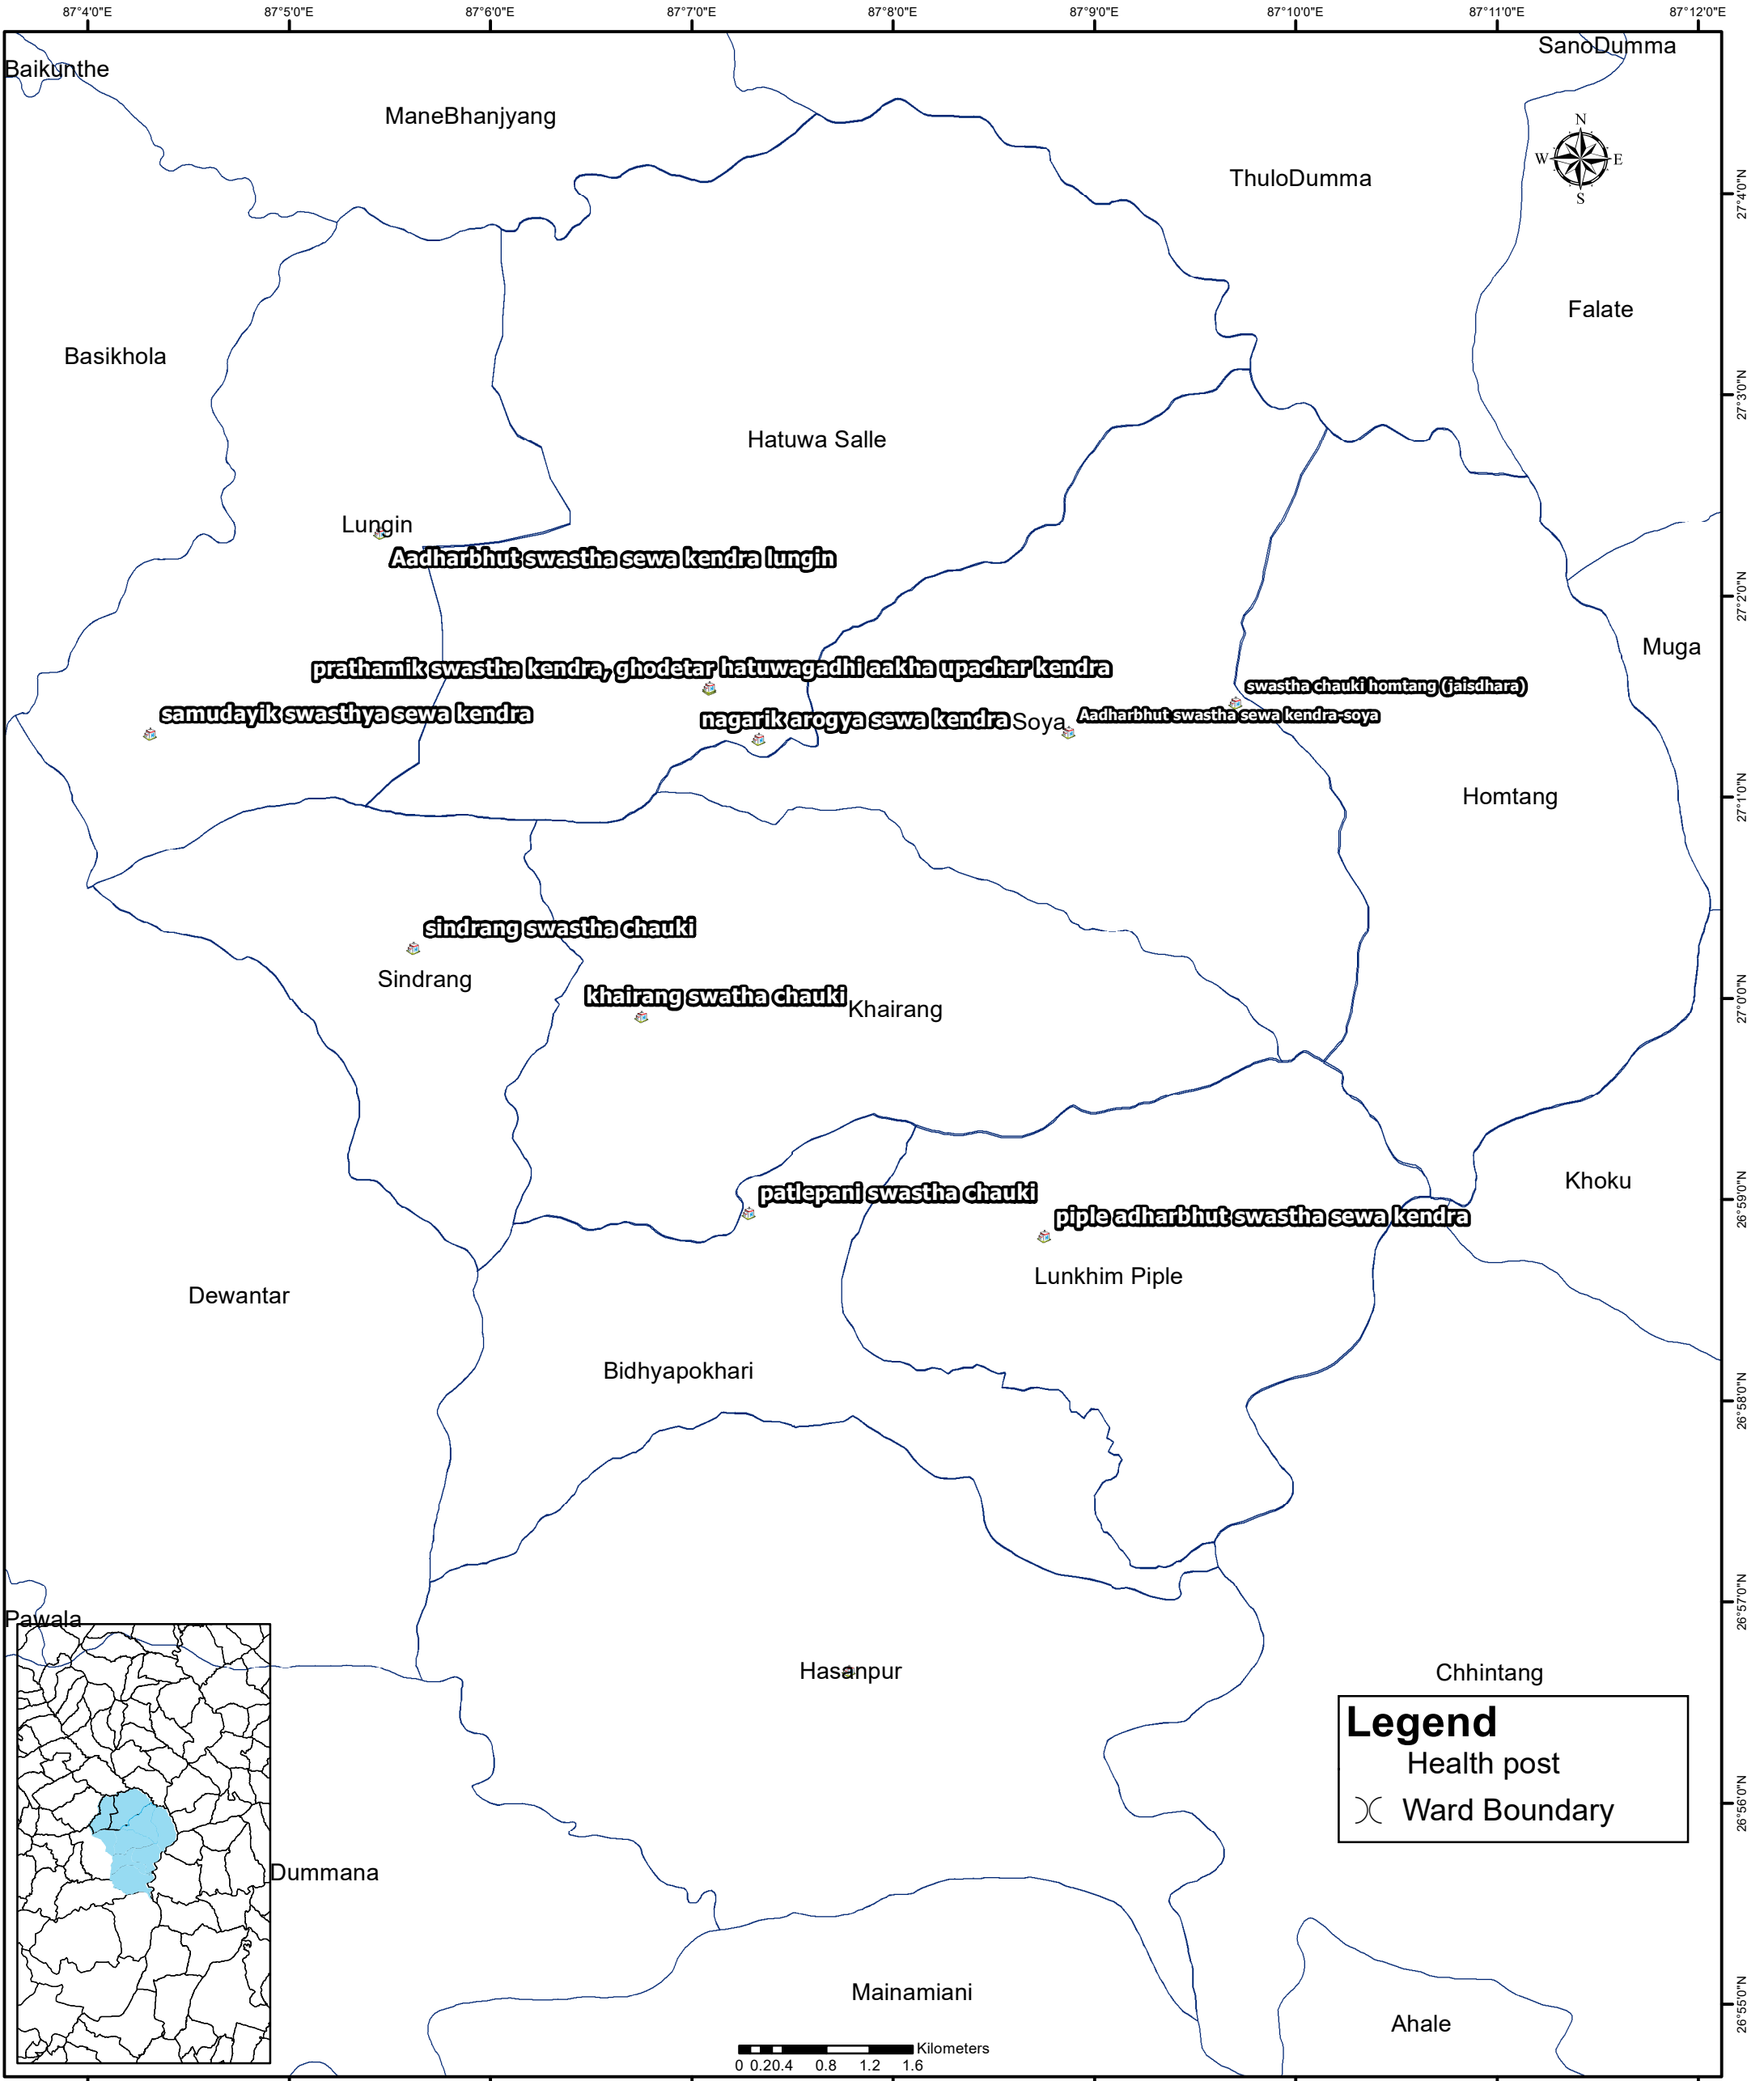

Health posts of Hatuwagadhi Rural Municipality

Hatuwagadhi Rural Municipality
Office of the Rural Municipal Executive
Bhojpur, Koshi Province, Nepal

Geo World Pvt. Ltd.
Bijulibazar, Kathmandu