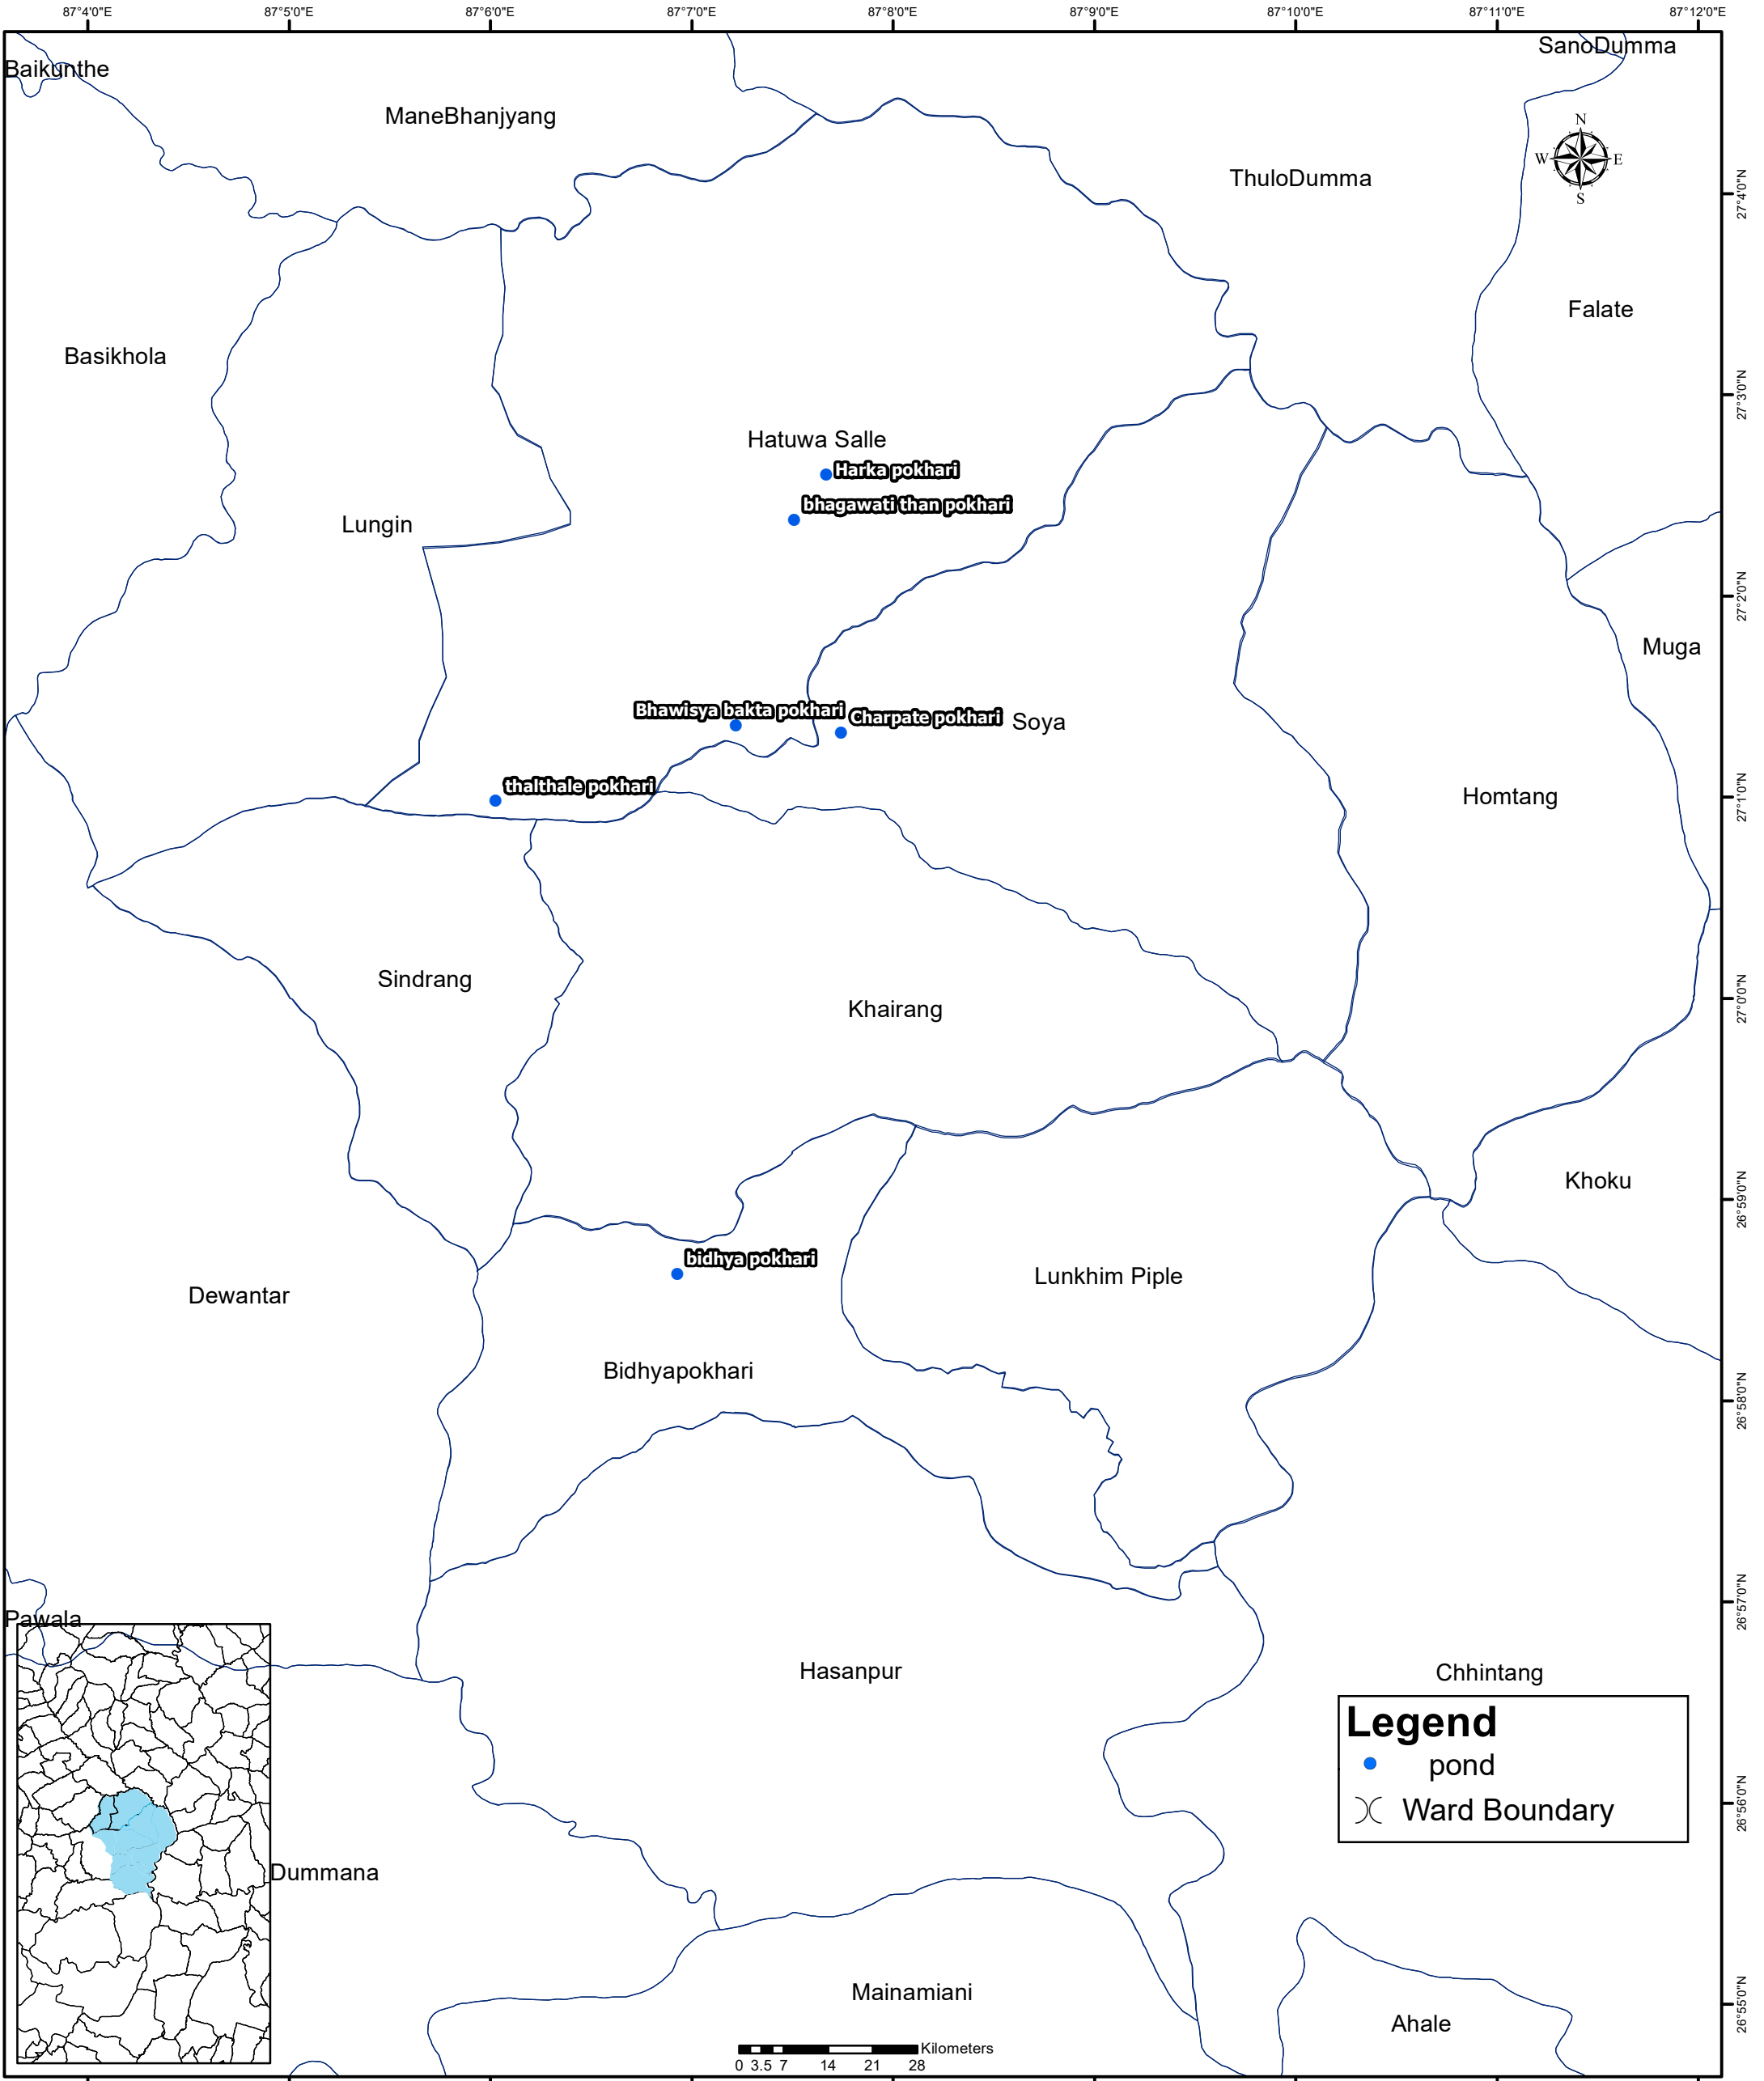

# Ponds of Hatuwagadhi Rural Municipality

Hatuwagadhi Rural Municipality  
Office of the Rural Municipal Executive  
Bhojpur, Koshi Province, Nepal

Geo World Pvt. Ltd.  
Bijulibazar, Kathmandu