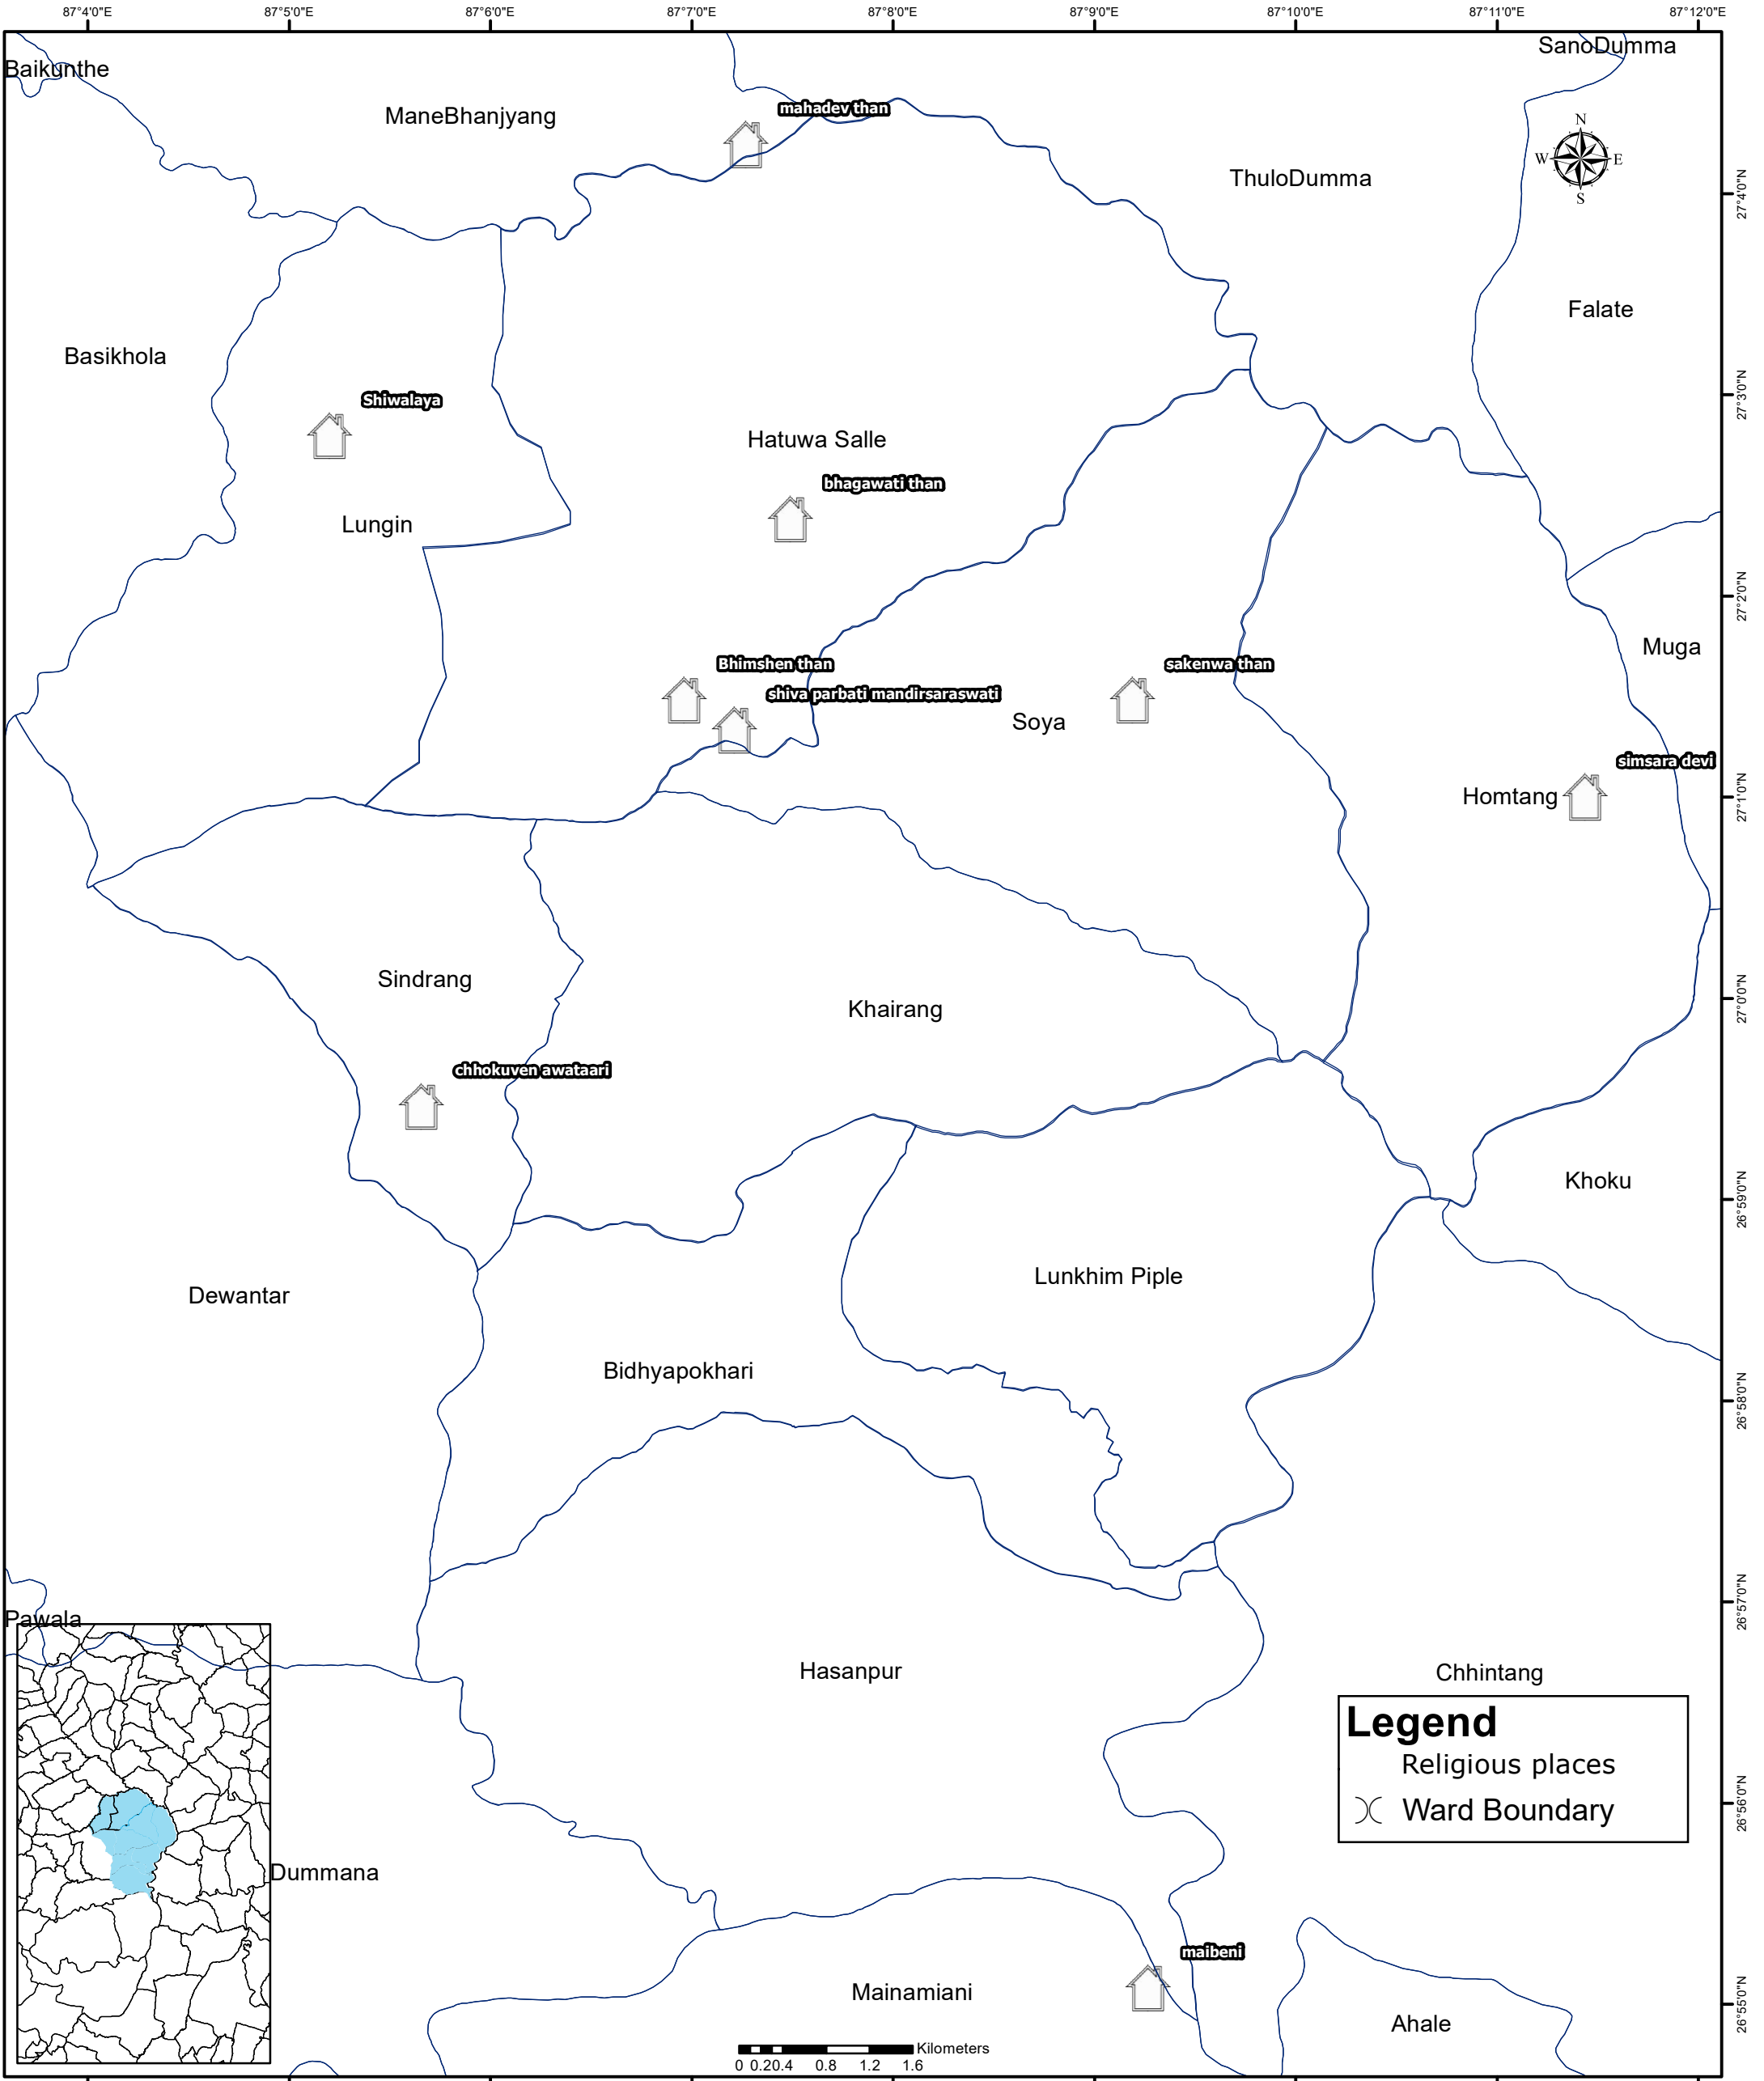

Religious Places of Hatuwagadhi Rural Municipality

Hatuwagadhi Rural Municipality
Office of the Rural Municipal Executive
Bhojpur, Koshi Province, Nepal

Geo World Pvt. Ltd.
Bijulibazar, Kathmandu