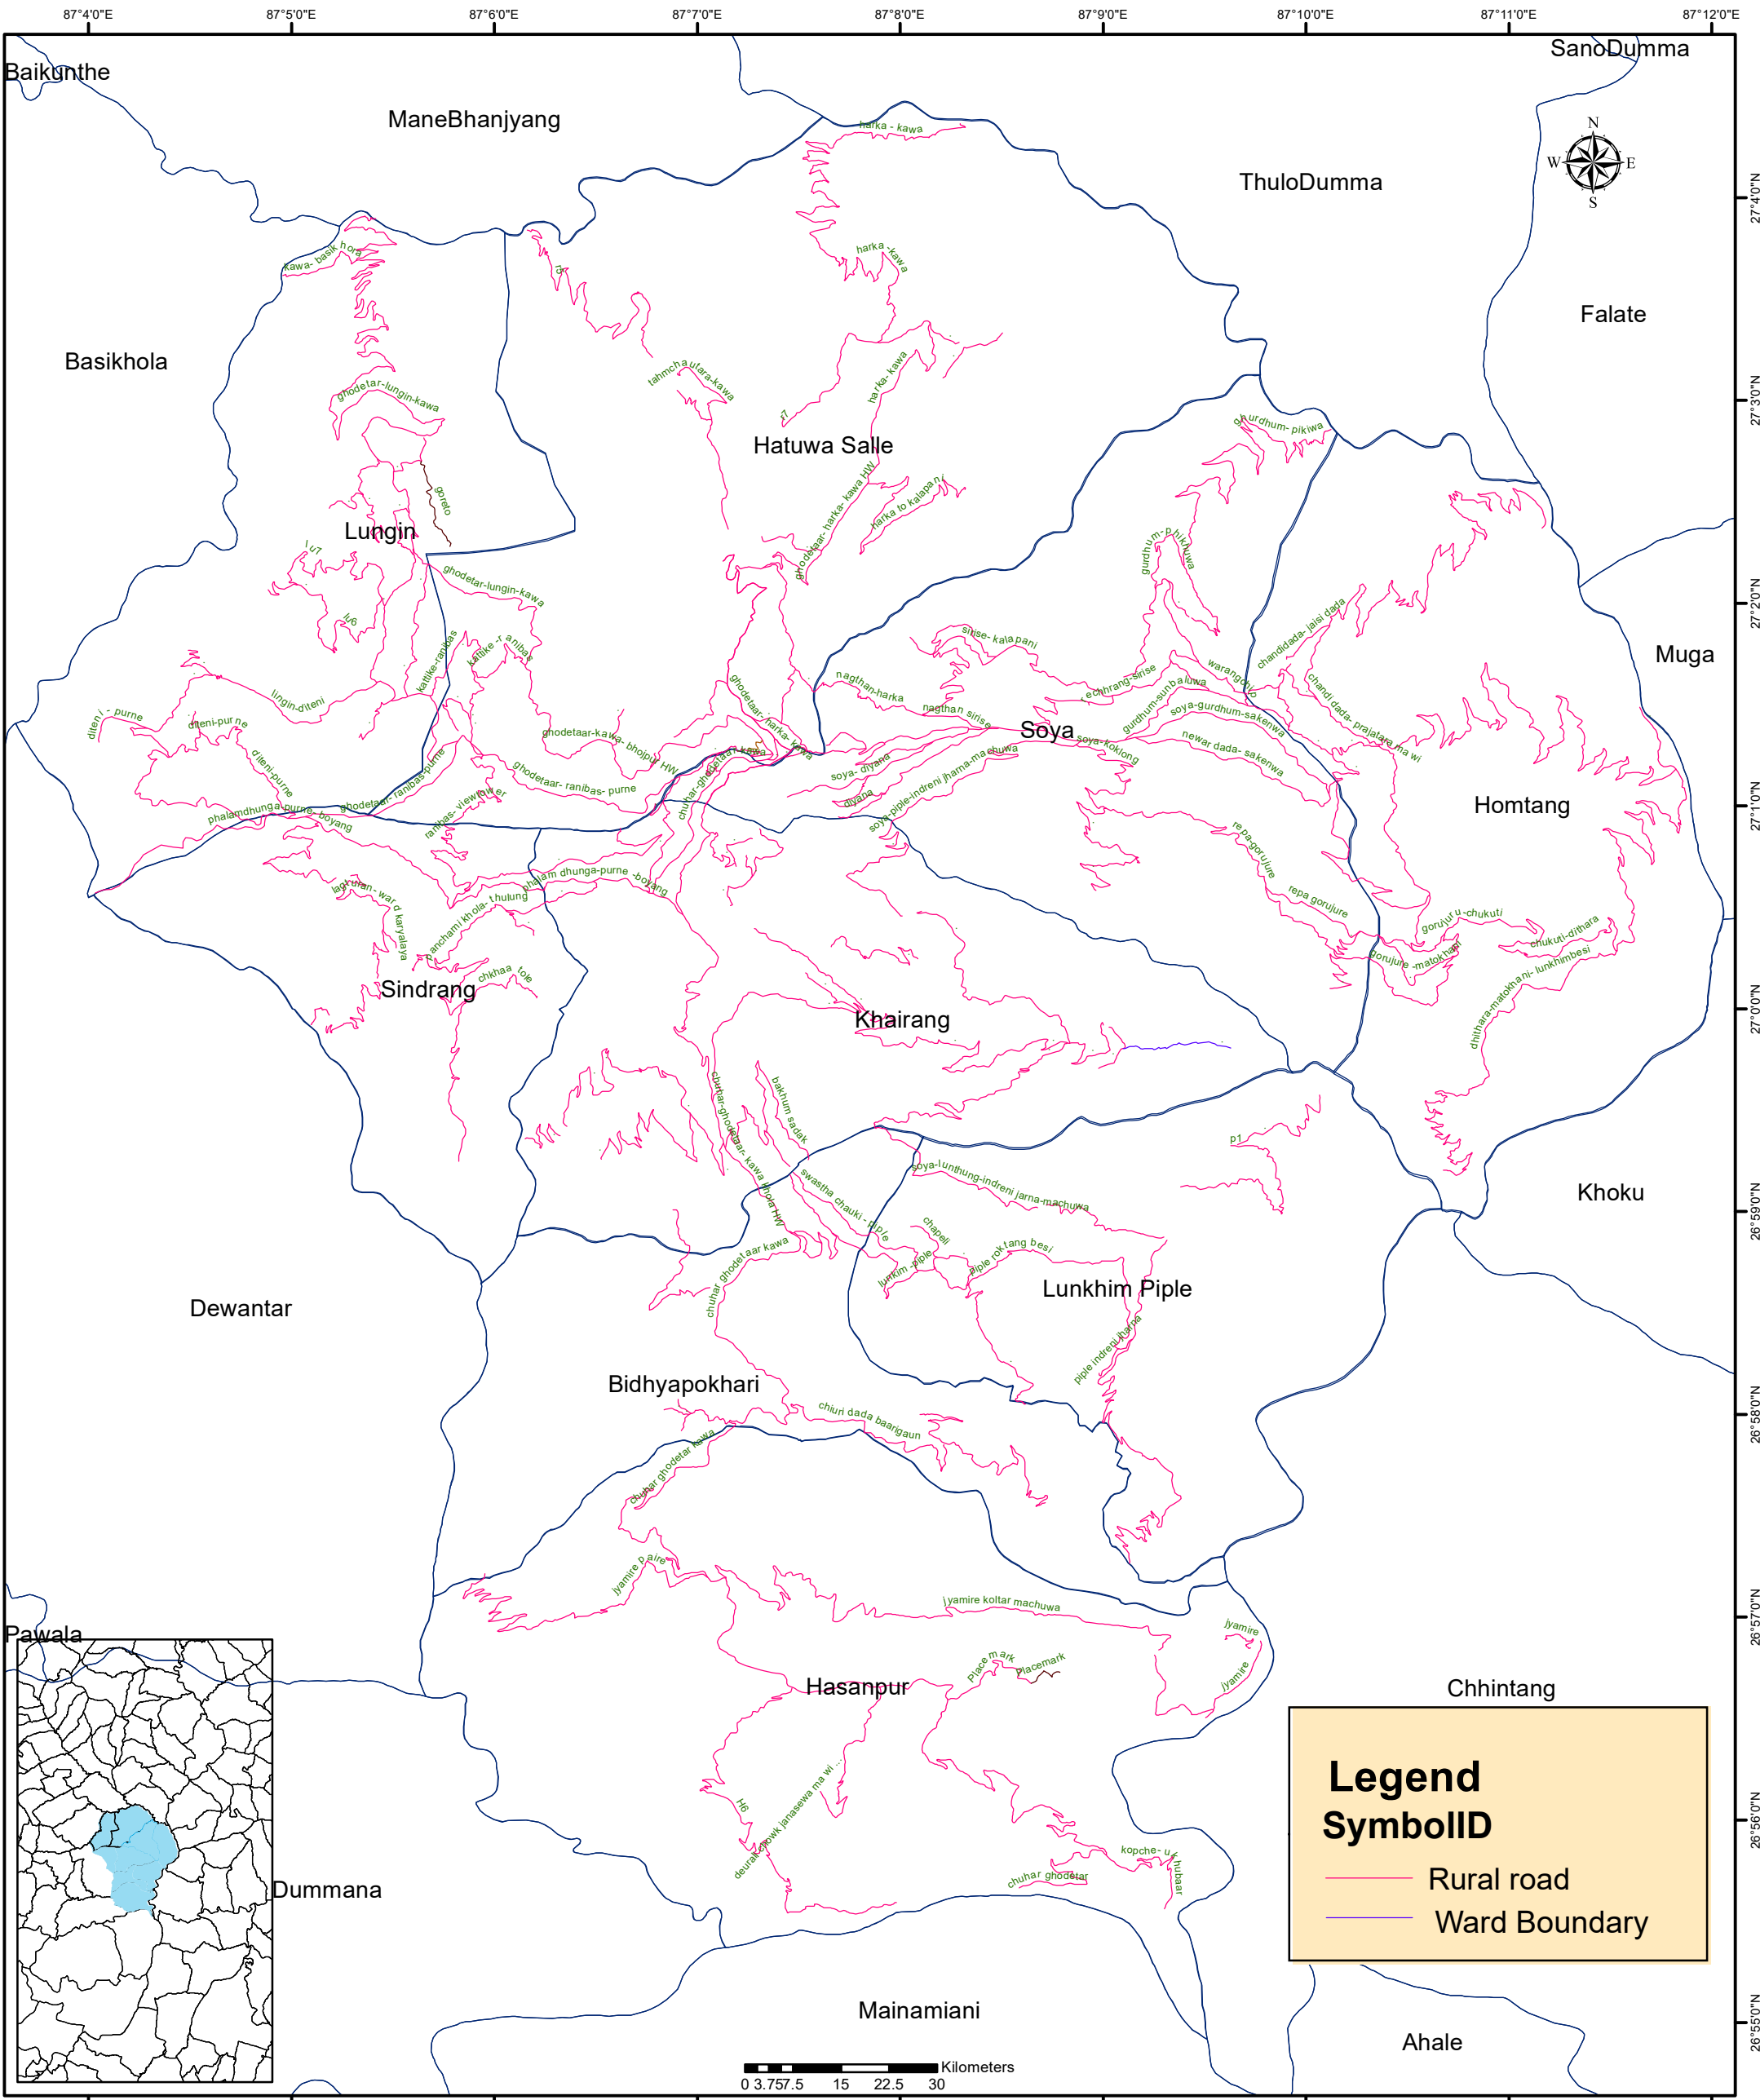

Road Network of Hatuwagadhi Rural Municipality

Hatuwagadhi Rural Municipality
Office of the Rural Municipal Executive
Bhojpur, Koshi Province, Nepal

Geo World Pvt. Ltd.
Bijulibazar, Kathmandu