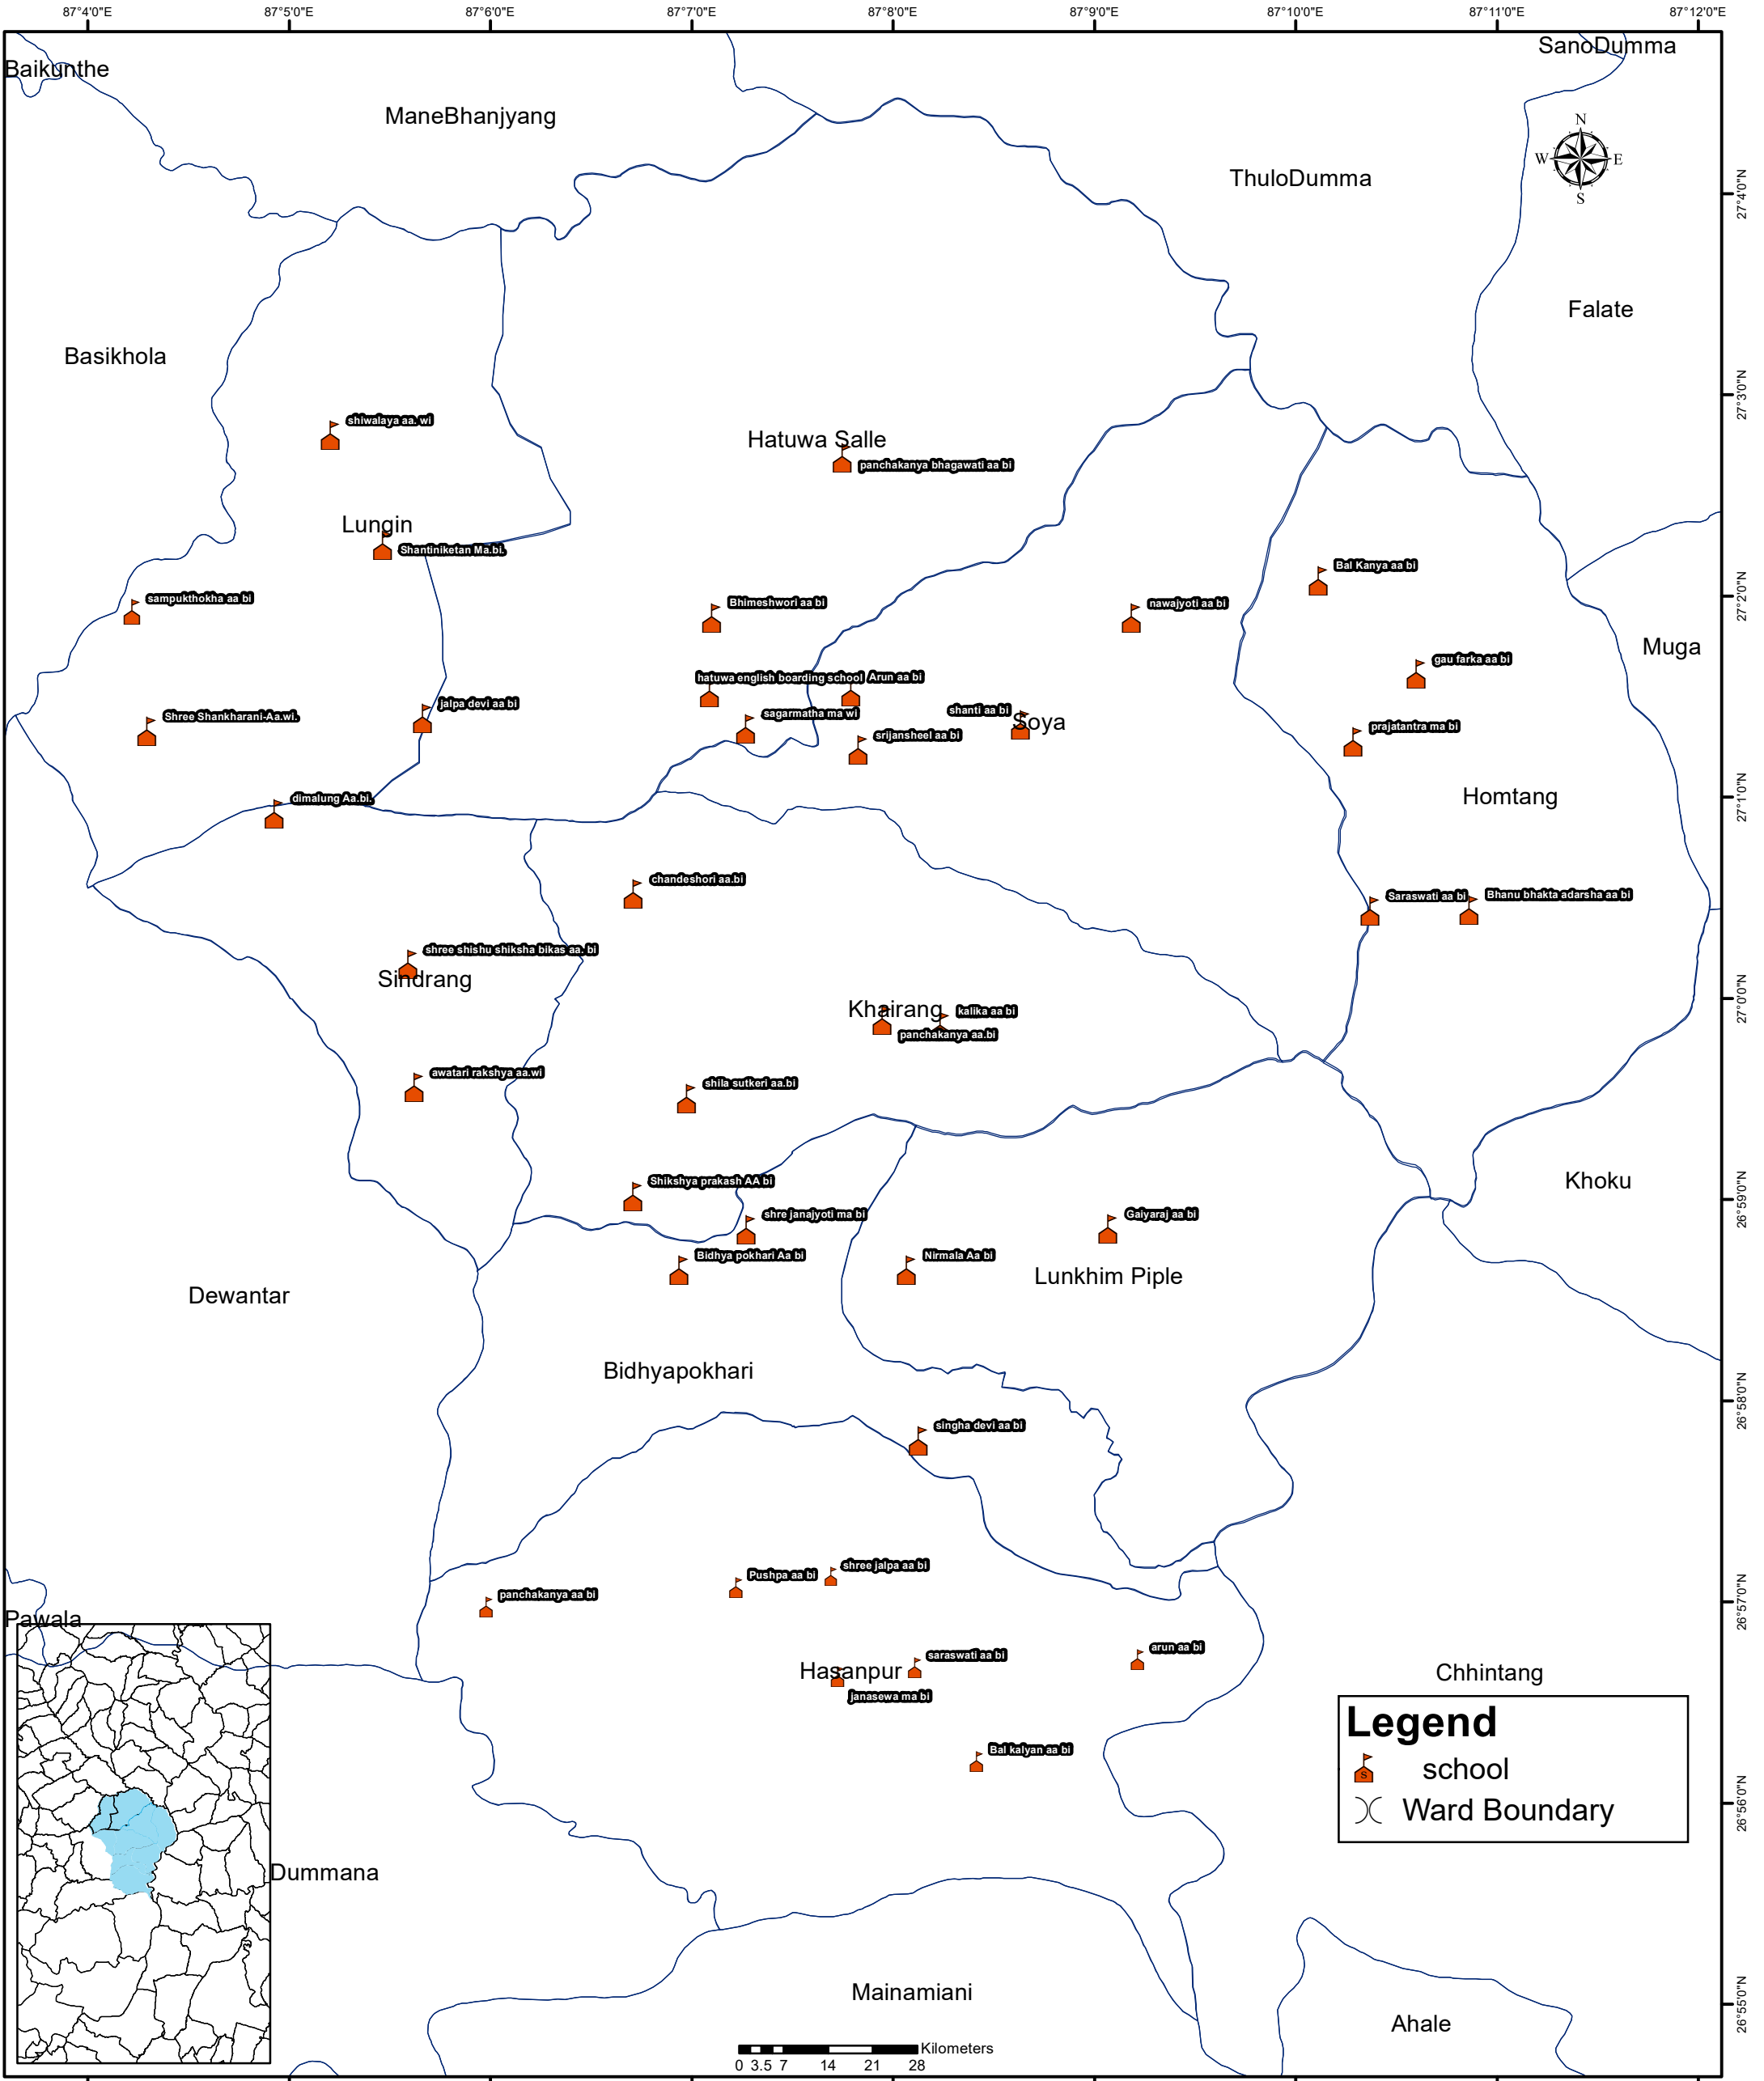

Schools of Hatuwagadhi Rural Municipality

Hatuwagadhi Rural Municipality
Office of the Rural Municipal Executive
Bhojpur, Koshi Province, Nepal

Geo World Pvt. Ltd.
Bijulibazar, Kathmandu