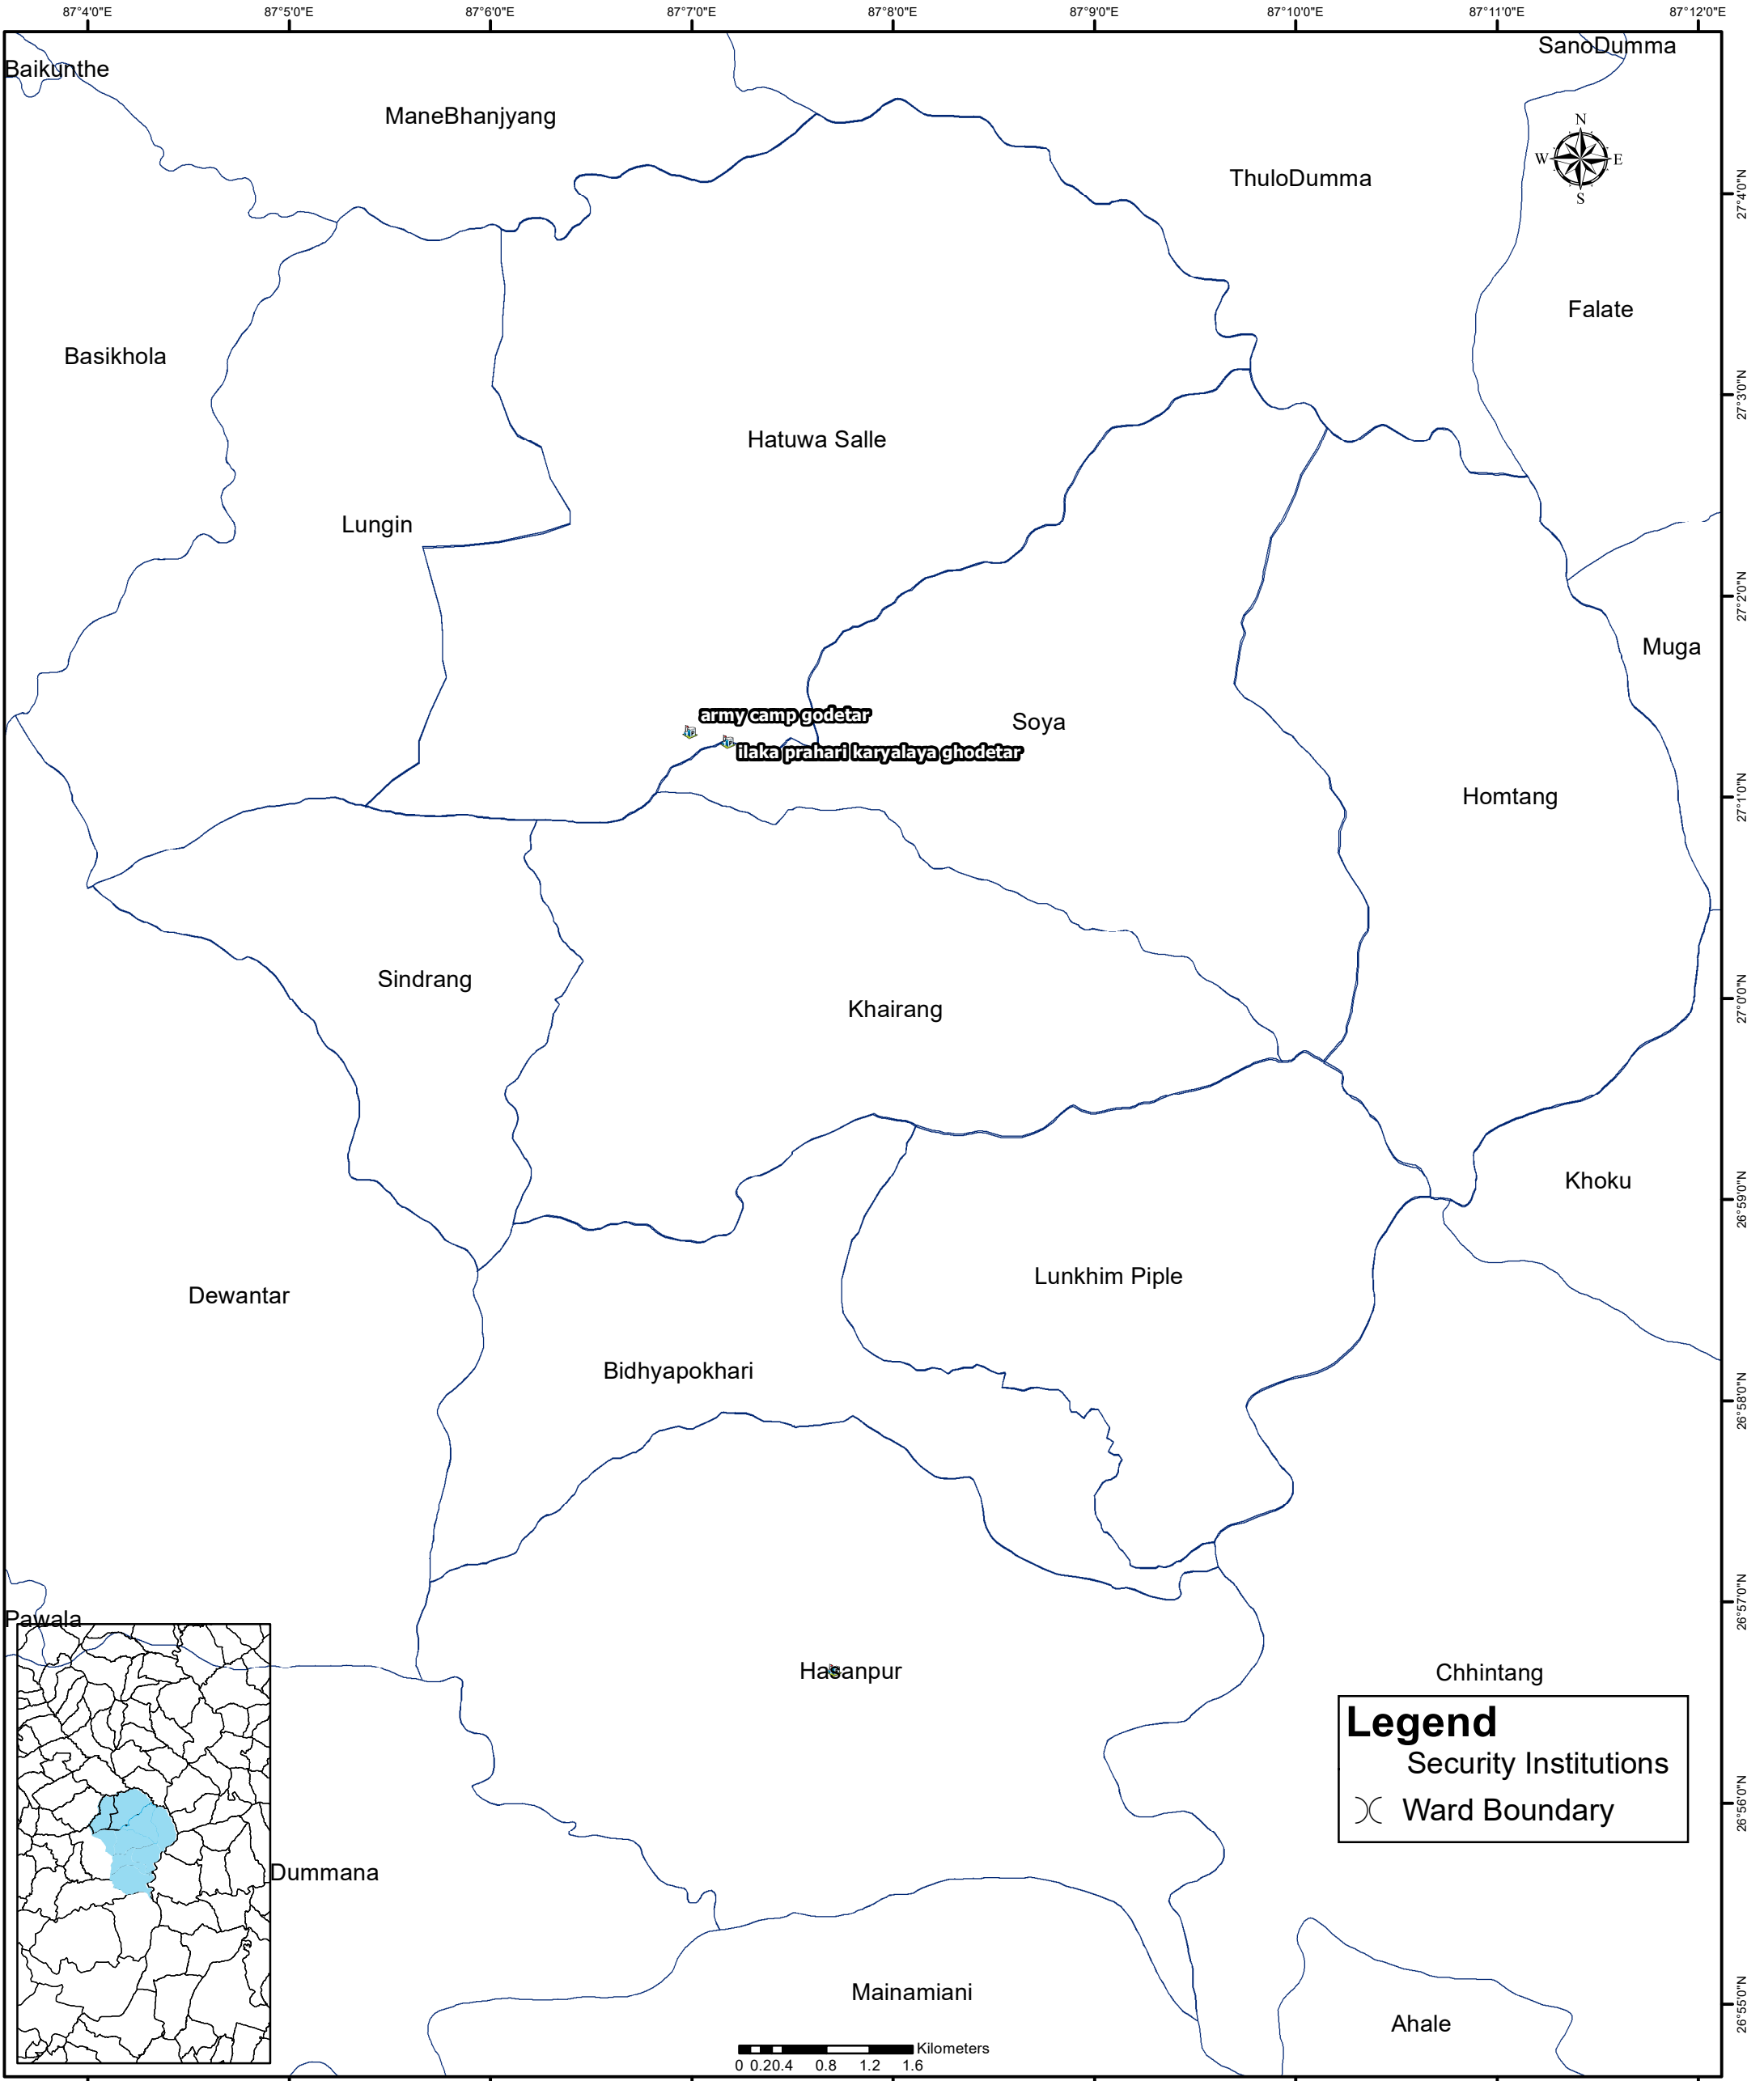

Security Institutions of Hatuwagadhi Rural Municipality

Hatuwagadhi Rural Municipality
Office of the Rural Municipal Executive
Bhojpur, Koshi Province, Nepal

Geo World Pvt. Ltd.
Bijulibazar, Kathmandu