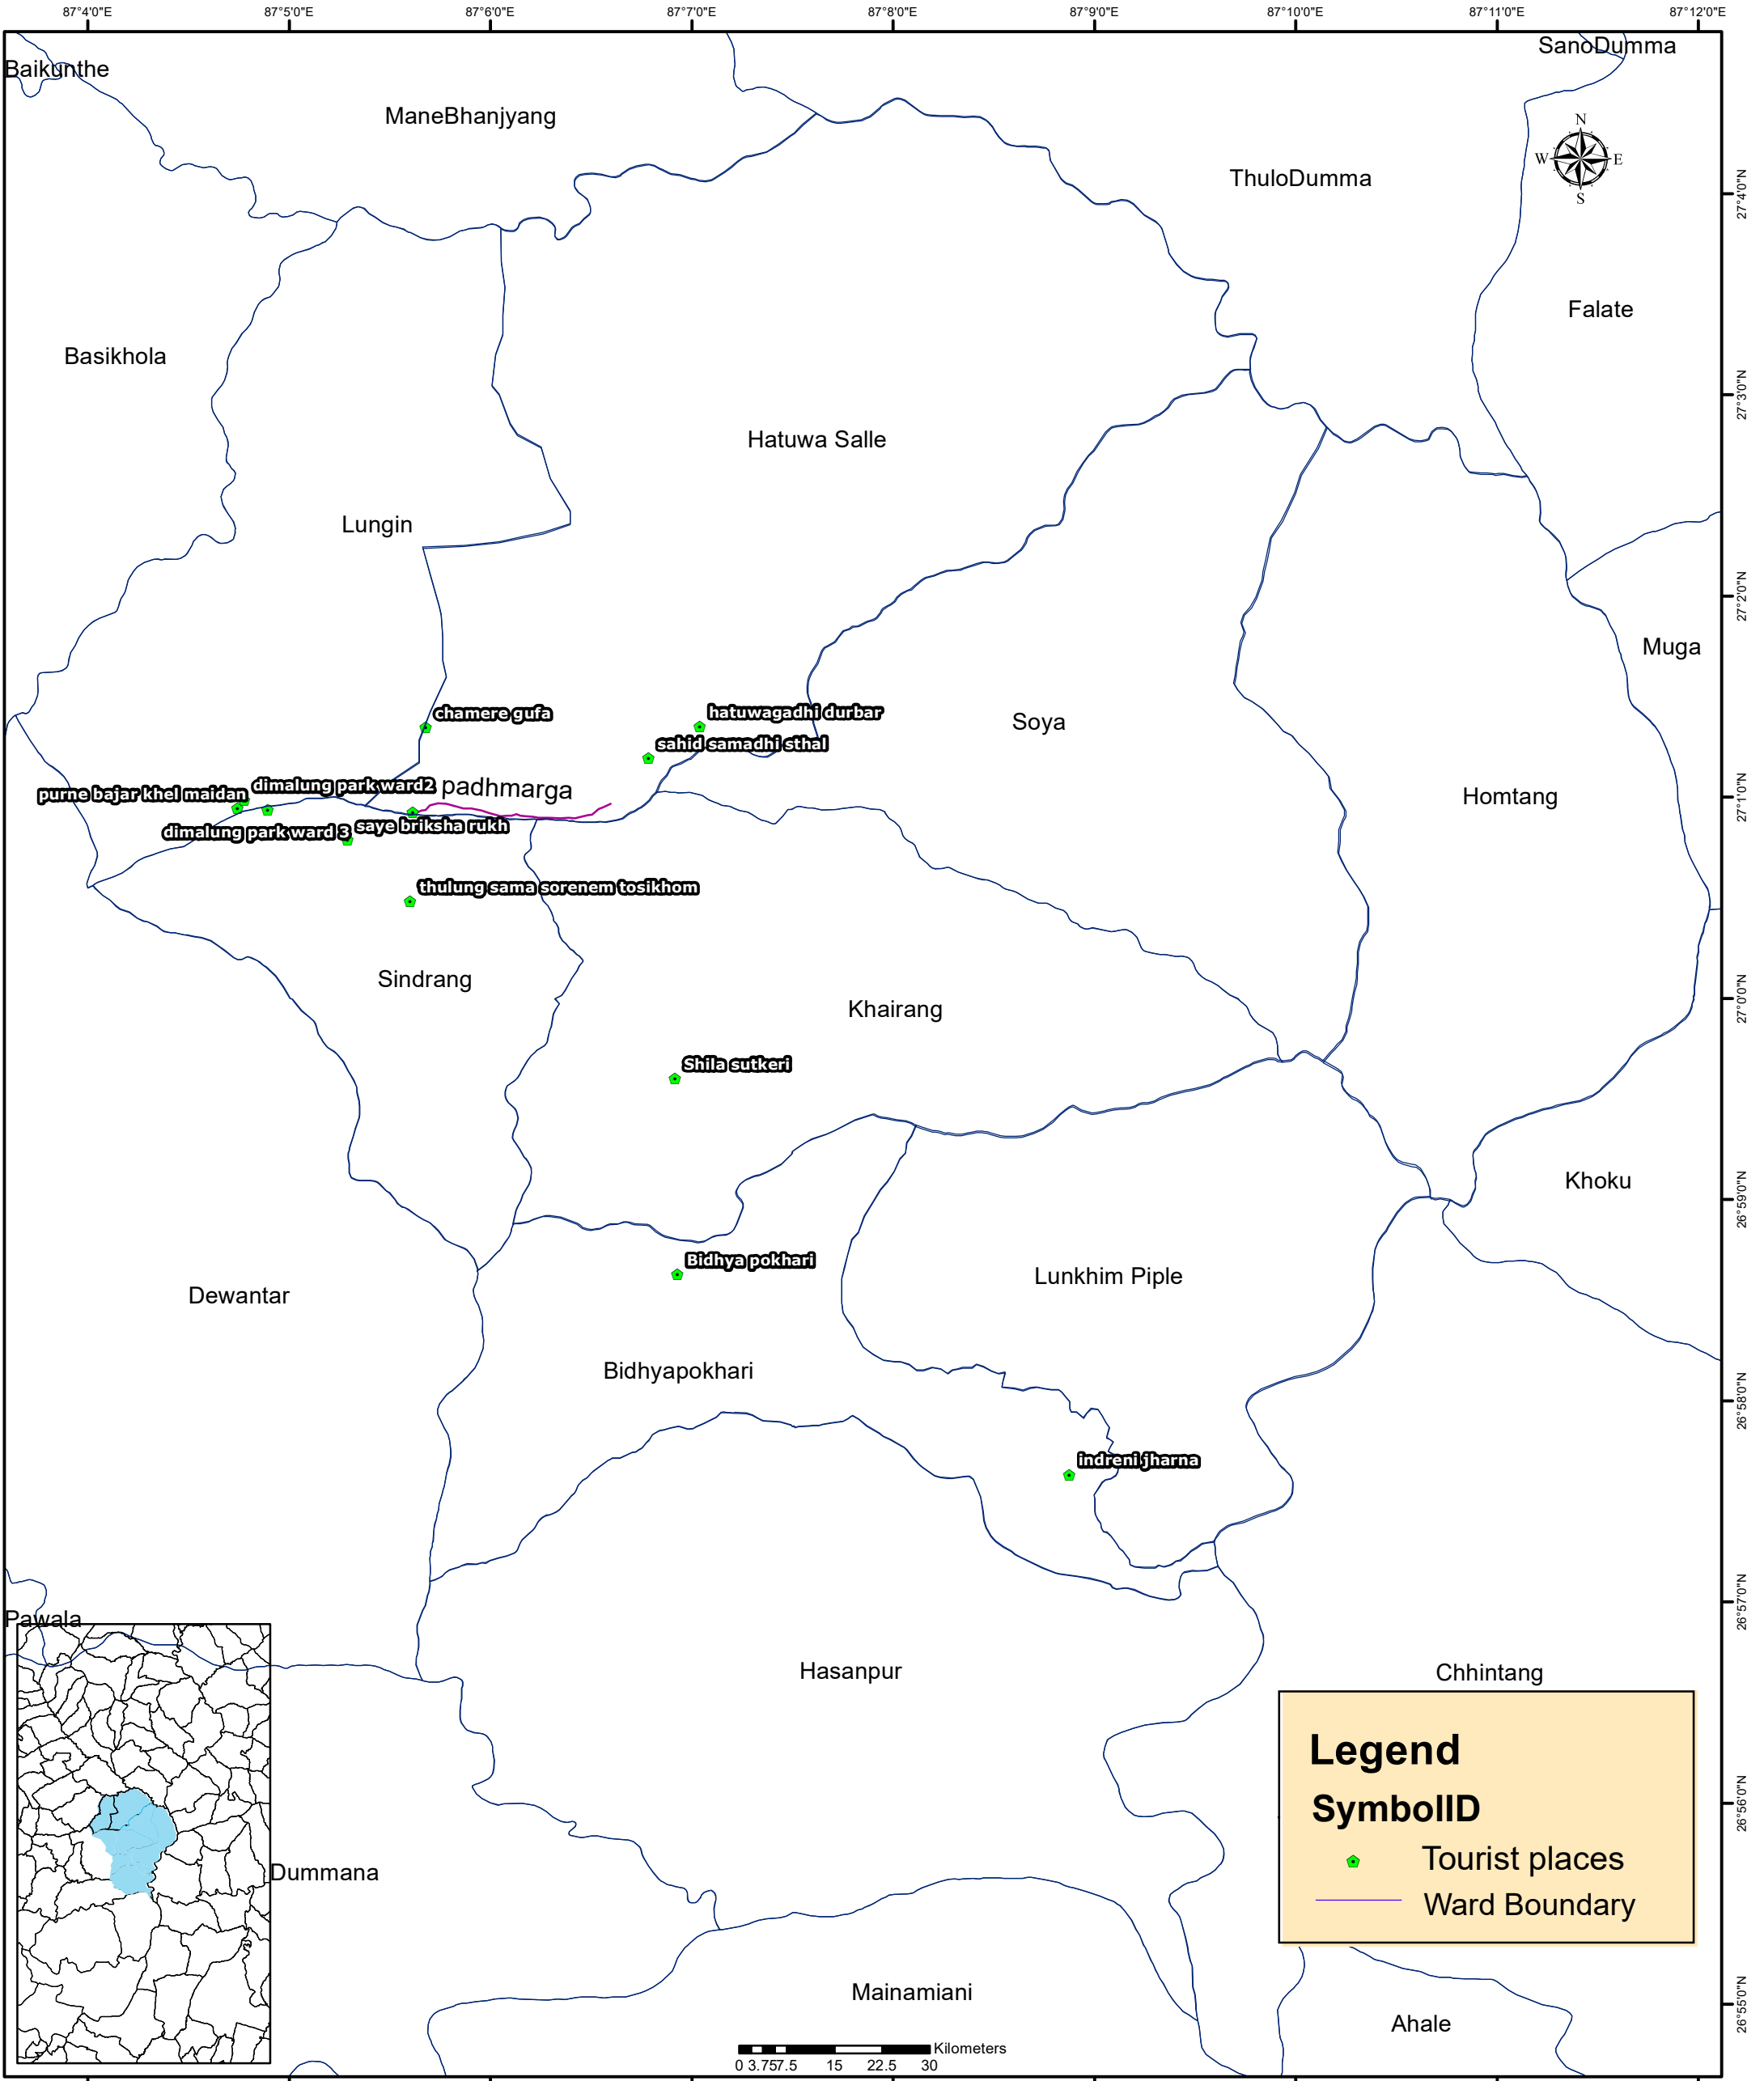

Tourist Places of Hatuwagadhi Rural Municipality

Hatuwagadhi Rural Municipality
Office of the Rural Municipal Executive
Bhojpur, Koshi Province, Nepal

Geo World Pvt. Ltd.
Bijulibazar, Kathmandu